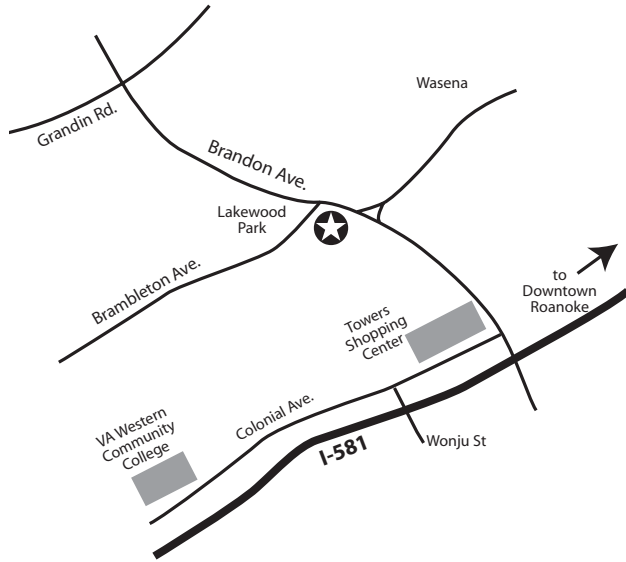

New Location beginning June 1st!

1104B Brandon Ave.  
Roanoke, VA 24015  
voice mail 540-344-5404

This is a newly renovated business complex of 4 buildings. Exterior colors are brown and gold.

Enter the parking lot from Brambleton Ave. Drive down the ramp -- our space is the lower level, below Chase Morgan. The landlord is paving the lot so that we will be able to park at our door.