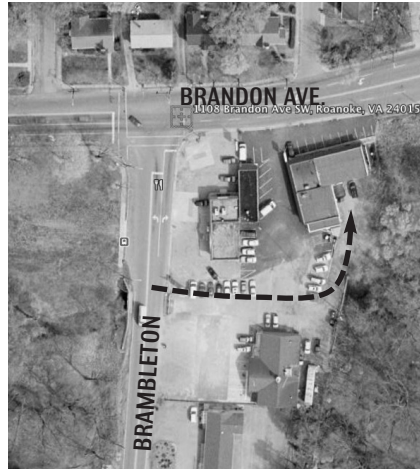

New Location beginning June 1st!

1104B Brandon Ave.  
Roanoke, VA 24015  
voice mail 540-344-5404

This is a newly renovated business complex of 4 buildings. Exterior colors are brown and gold.

Enter the parking lot from Brambleton Ave. Drive down the ramp -- our space is the lower level, below Chase Morgan. The landlord is paving the lot so that we will be able to park at our door.